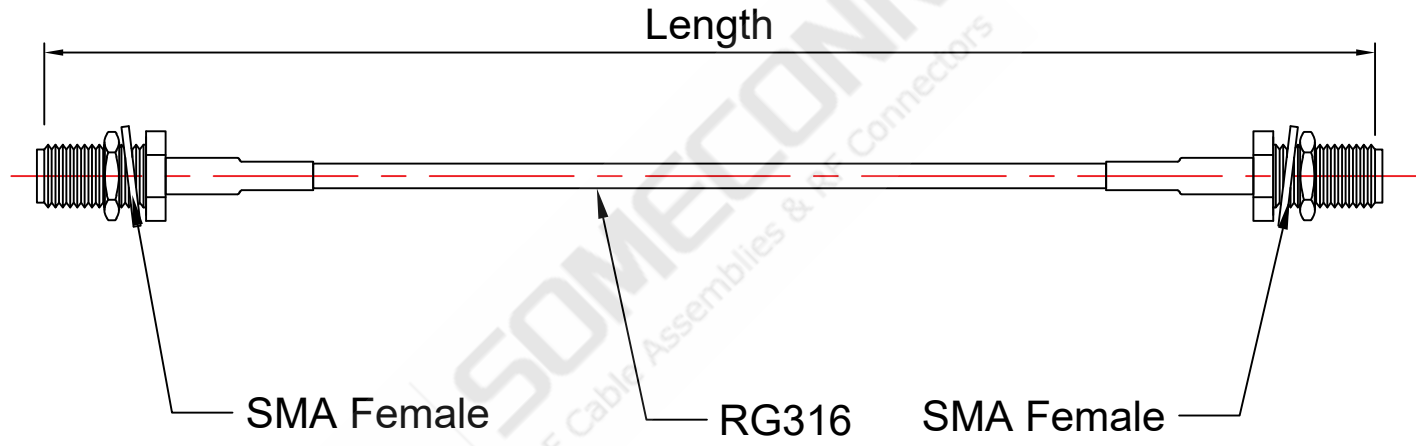

A

Connector -1	SMA Female
Connector -2	SMA Female
Coax Cable	RG316
Impedance	50 ohm
Length	-

DRAWN BY	THIRD-ANGLE PROJECTION 	 SOMECONN Shenzhen Someconn Electronics Co., Ltd <small>RF Cable Assemblies & RF Connectors</small> www.someconn.com info@someconn.com
CHECKED BY	DIMENSIONS ARE MILLIMETERS CABLE LENGTH (L) TOLERANCE: L ≤ 100 = +3 / -0 100 < L ≤ 500 = +4 / -0 500 < L ≤ 1000 = +5 / -0 L > 1000 = +1.5% / -0	
APPROVED BY	Part Number	SC-RG316-SMAF-SMAF
	Title	SMA Female to SMA Female RG316 Cable Assembly
	Rev: A	Scale: N/A Sheet: 1/1