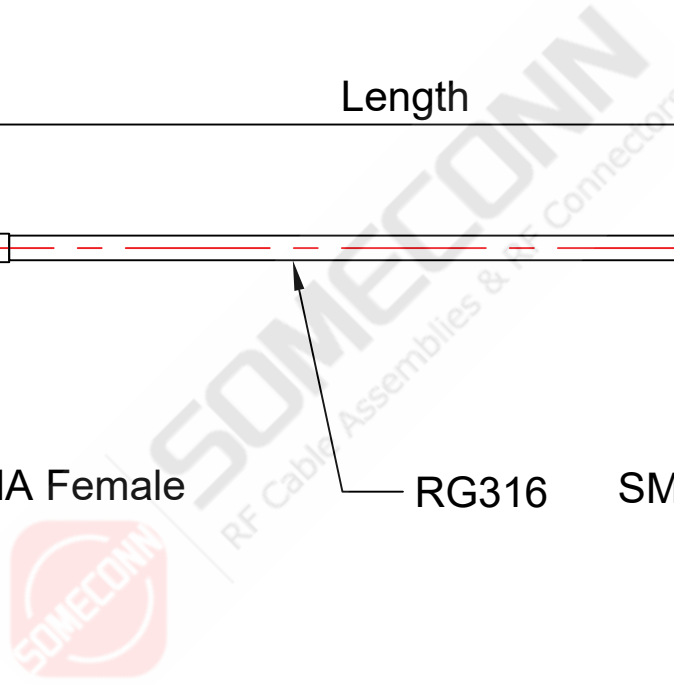

A

Connector -1	SMA Female
Connector -2	SMA Female
Coax Cable	RG316
Impedance	50 ohm
Length	-

DRAWN BY	THIRD-ANGLE PROJECTION 	 SOMECONN Shenzhen Someconn Electronics Co., Ltd <small>RF Cable Assemblies & RF Connectors</small> www.someconn.com info@someconn.com
CHECKED BY	DIMENSIONS ARE MILLIMETERS CABLE LENGTH (L) TOLERANCE: L ≤ 100 = +3 / -0 100 < L ≤ 500 = +4 / -0 500 < L ≤ 1000 = +5 / -0 L > 1000 = +1.5% / -0	
APPROVED BY	Part Number	SC-RG316-SMAF-SMAF
	Title	SMA Female to SMA Female RG316 Cable Assembly
	Rev: A	Scale: N/A Sheet: 1/1

8

7

6

5

4

3

2

1