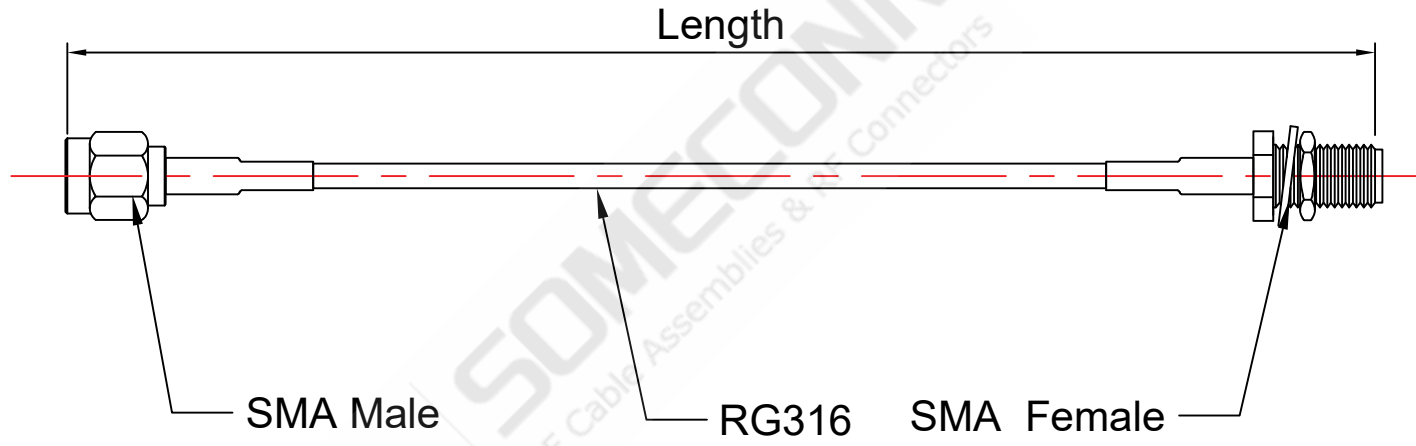

A

SOMECONN
RF Cable Assemblies & RF Connectors

Connector -1	SMA Male
Connector -2	SMA Female
Coax Cable	RG316
Impedance	50 ohm
Length	-

DRAWN BY	THIRD-ANGLE PROJECTION 	SOMECONN Shenzhen Someconn Electronics Co., Ltd RF Cable Assemblies & RF Connectors www.someconn.com info@someconn.com
CHECKED BY	DIMENSIONS ARE MILLIMETERS CABLE LENGTH (L) TOLERANCE: L ≤ 100 = +3 / -0 100 < L ≤ 500 = +4 / -0 500 < L ≤ 1000 = +5 / -0 L > 1000 = +1.5% / -0	
APPROVED BY	Part Number	SC-RG316-SMAM-SMAF
	Title	SMA Male to SMA Female RG316 Cable Assembly
	Rev: A	Scale: N/A Sheet: 1/1