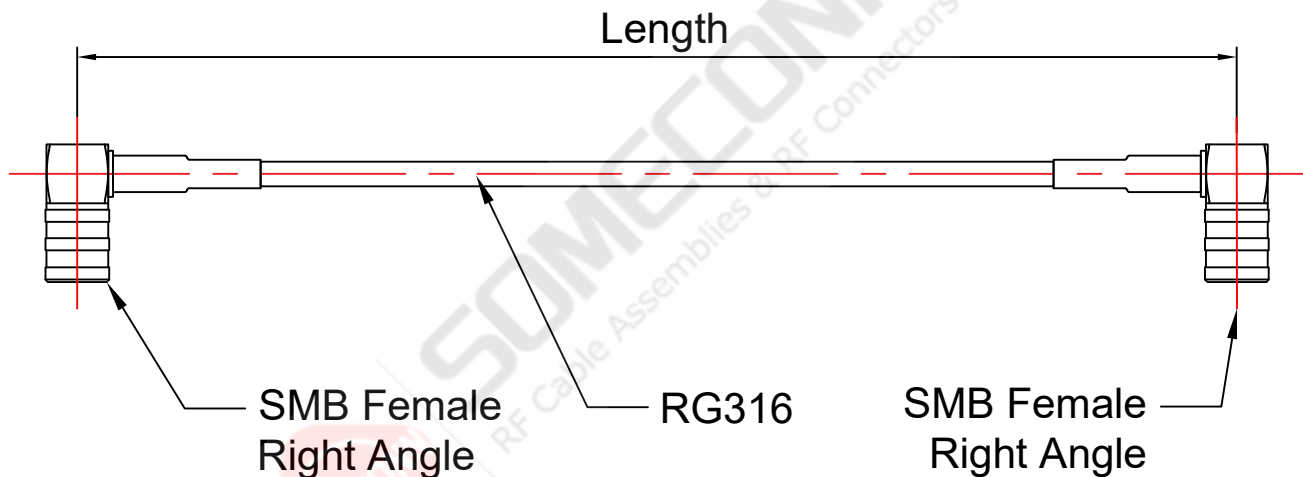

SOMECONN

Connector -1	SMB Female Right Angle
Connector -2	SMB Female Right Angle
Coax Cable	RG316
Impedance	50 ohm
Length	-

DRAWN BY	THIRD-ANGLE PROJECTION 	SOMECONN Shenzhen Someconn Electronics Co., Ltd RF Cable Assemblies & RF Connectors www.someconn.com info@someconn.com
	CHECKED BY	
APPROVED BY	Part Number	SC-RG316-SMBFRA-SMBFRA
	Title	SMB Female Right Angle to SMB Female Right Angle RG316 Cable Assembly
	Rev: A	Scale: N/A Sheet: 1/1