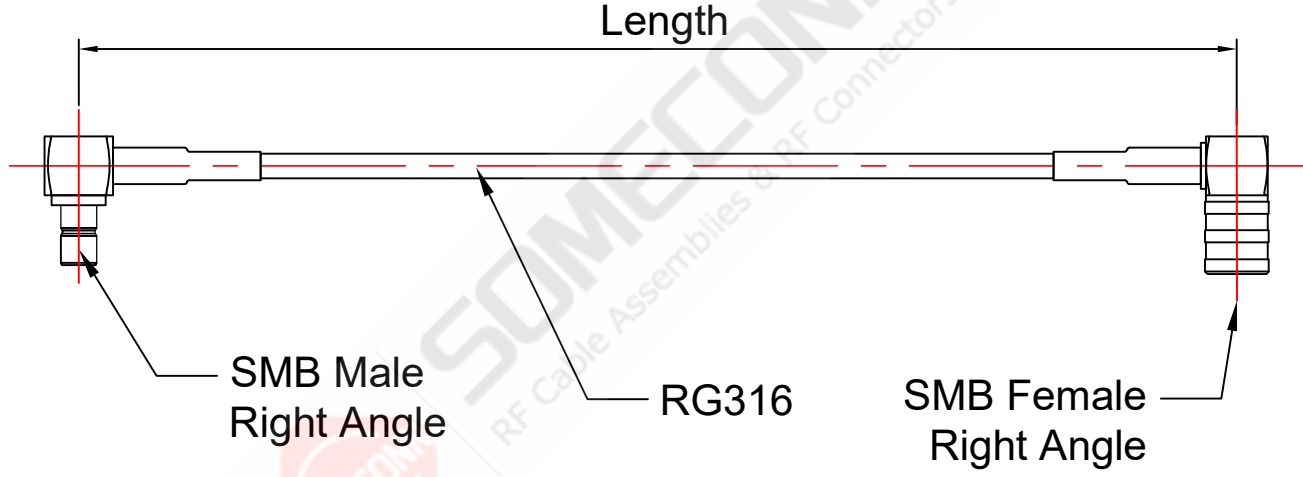

A

Connector -1	SMB Male Right Angle
Connector -2	SMB Female Right Angle
Coax Cable	RG316
Impedance	50 ohm
Length	-

DRAWN BY	THIRD-ANGLE PROJECTION 	 SOMECONN Shenzhen Someconn Electronics Co., Ltd RF Cable Assemblies & RF Connectors www.someconn.com info@someconn.com
CHECKED BY	DIMENSIONS ARE MILLIMETERS CABLE LENGTH (L) TOLERANCE: L ≤ 100 = +3 / -0 100 < L ≤ 500 = +4 / -0 500 < L ≤ 1000 = +5 / -0 L > 1000 = +1.5% / -0	
APPROVED BY	Part Number	SC-RG316-SMBMRA-SMBFRA
	Title	SMB Male Right Angle to SMB Female Right Angle RG316 Cable Assembly
	Rev: A	Scale: N/A Sheet: 1/1