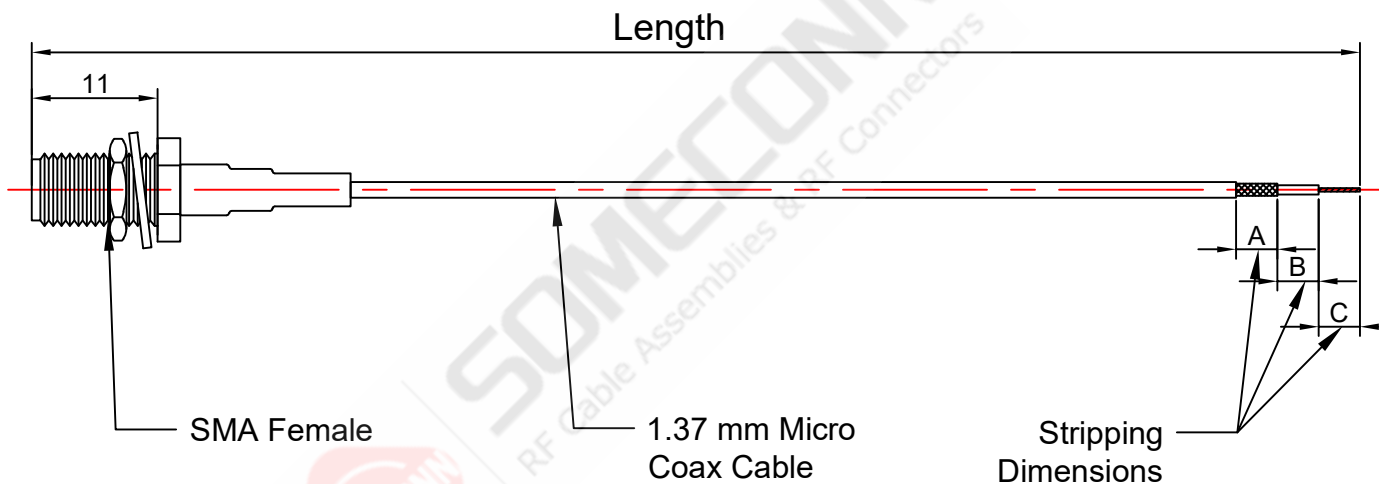

**SOMECONN**

Connector -1	SMA Female		
Connector -2	Stripped Tinned Open End	Stripping Dimensions	
Coax Cable	1.37 mm Micro Coax Cable	A	-
Impedance	50 ohm	B	-
Length	-	C	-

DRAWN BY	THIRD-ANGLE PROJECTION 	<b>SOMECONN</b> Shenzhen Someconn Electronics Co., Ltd RF Cable Assemblies & RF Connectors www.someconn.com info@someconn.com	
CHECKED BY	DIMENSIONS ARE MILLIMETERS CABLE LENGTH (L) TOLERANCE: L ≤ 100 = +3 / -0 100 < L ≤ 500 = +4 / -0 500 < L ≤ 1000 = +5 / -0 L > 1000 = +1.5% / -0	Part Number	SC-MC137-SMAF-STRIPPED
APPROVED BY		Title	SMA Female to stripped lead cable with 1.37 mm Coax Cable
Rev: A		Scale: N/A	Sheet: 1/1