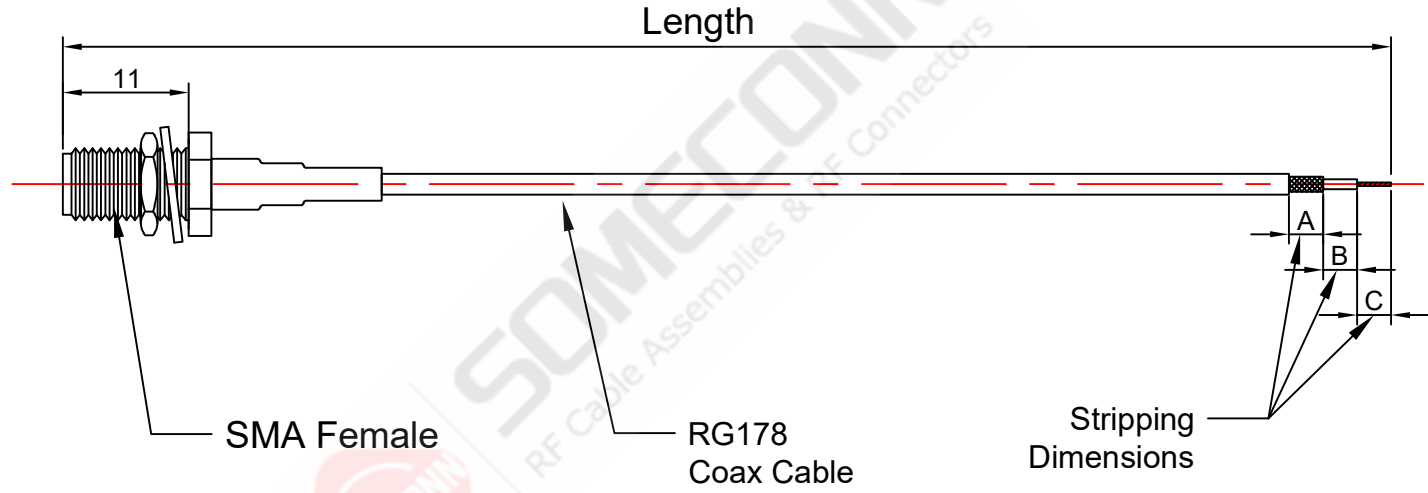

SOMECONN

Connector -1	SMA Female		
Connector -2	Stripped Tinned Open End	Stripping Dimensions	
Coax Cable	RG178	A	-
Impedance	50 ohm	B	-
Length	-	C	-

DRAWN BY	THIRD-ANGLE PROJECTION 	SOMECONN Shenzhen Someconn Electronics Co., Ltd <small>RF Cable Assemblies & RF Connectors</small> www.someconn.com info@someconn.com	
CHECKED BY	DIMENSIONS ARE MILLIMETERS CABLE LENGTH (L) TOLERANCE: L ≤ 100 = +3 / -0 100 < L ≤ 500 = +4 / -0 500 < L ≤ 1000 = +5 / -0 L > 1000 = +1.5% / -0	Part Number	SC-RG178-SMAF-STRIPPED
APPROVED BY		Title	SMA Female to Stripped Lead Cable with RG178
		Rev: A	Scale: N/A Sheet: 1/1